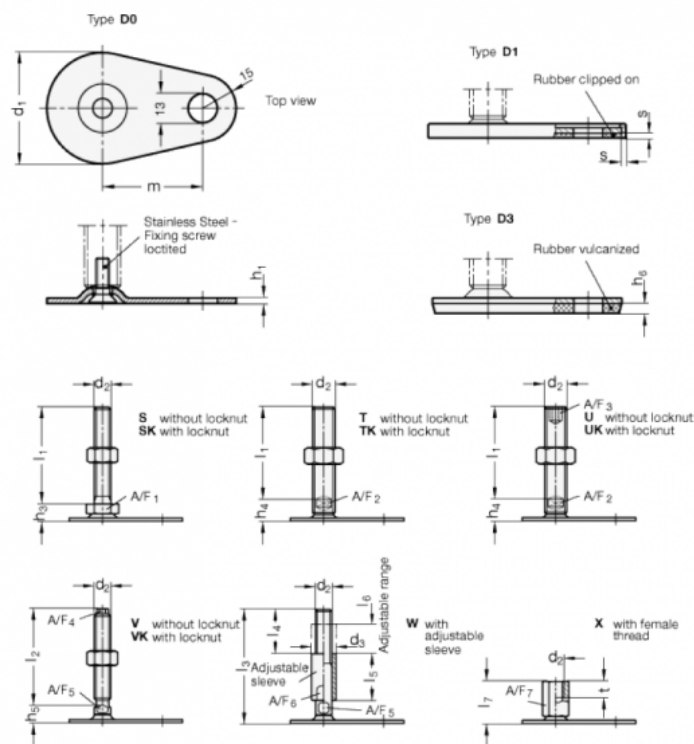

Article number: 204380M16150D3TK  
 Description: E+G levelling foot  
 GN 43-80-M16-150-D3-TK  
 Note: TK With nut, Wrench flat at the bottom

## Measures

|           |     |
|-----------|-----|
| A/F2 = 12 | s = |
| d1 = 80   |     |
| d2 = M16  |     |
| h1 = 3    |     |
| h4 = 18   |     |
| h6 = 5    |     |
| l1 = 150  |     |
| m = 70    |     |